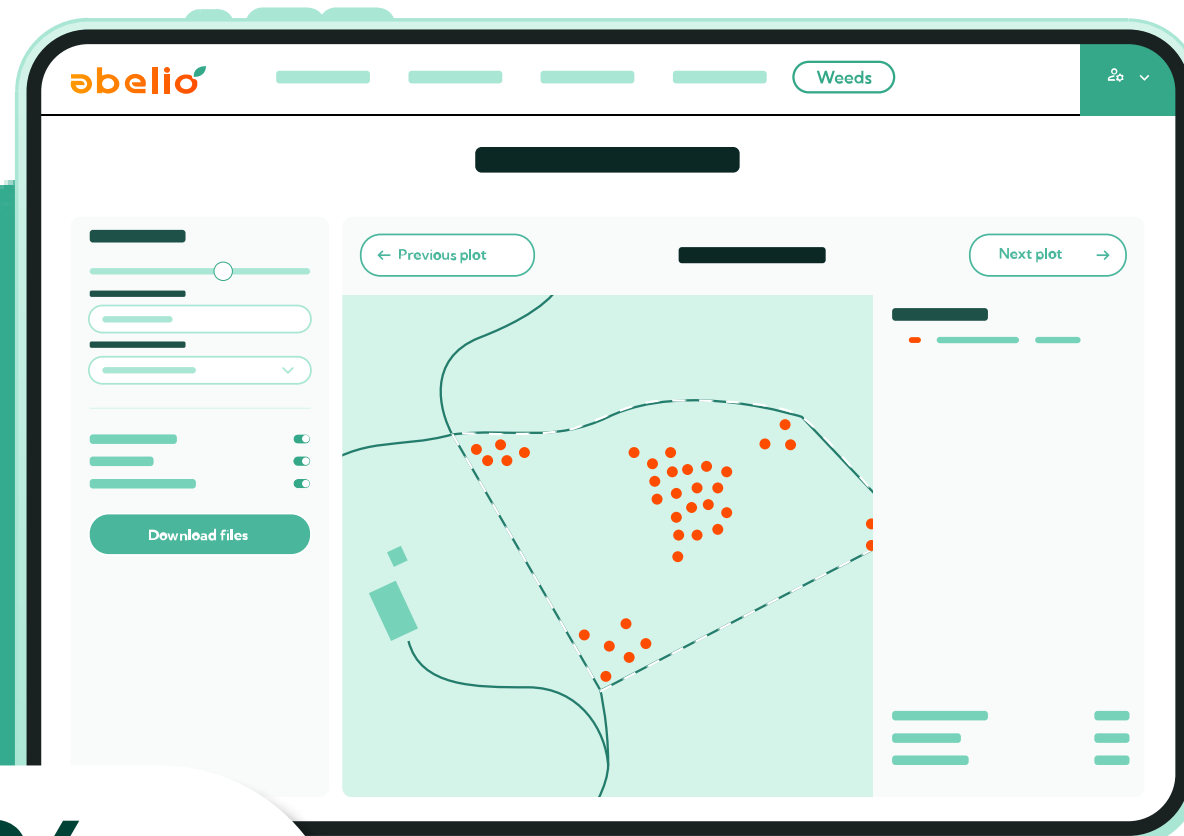

Detect your weeds

Locate and treat while saving on herbicide!

68%
average herbicide
savings on beets
(INRAE)

- o Detection of **thistles** on beets, potatoes and flax, detection of **datura** on corn and green beans, generic detection of weeds on corn
- o 1 drone flight for precise detection of weeds (2 possible for datura)
- o **Customizable zone detection and modulation** cards suitable for treatment by section cutoff or nozzle to nozzle